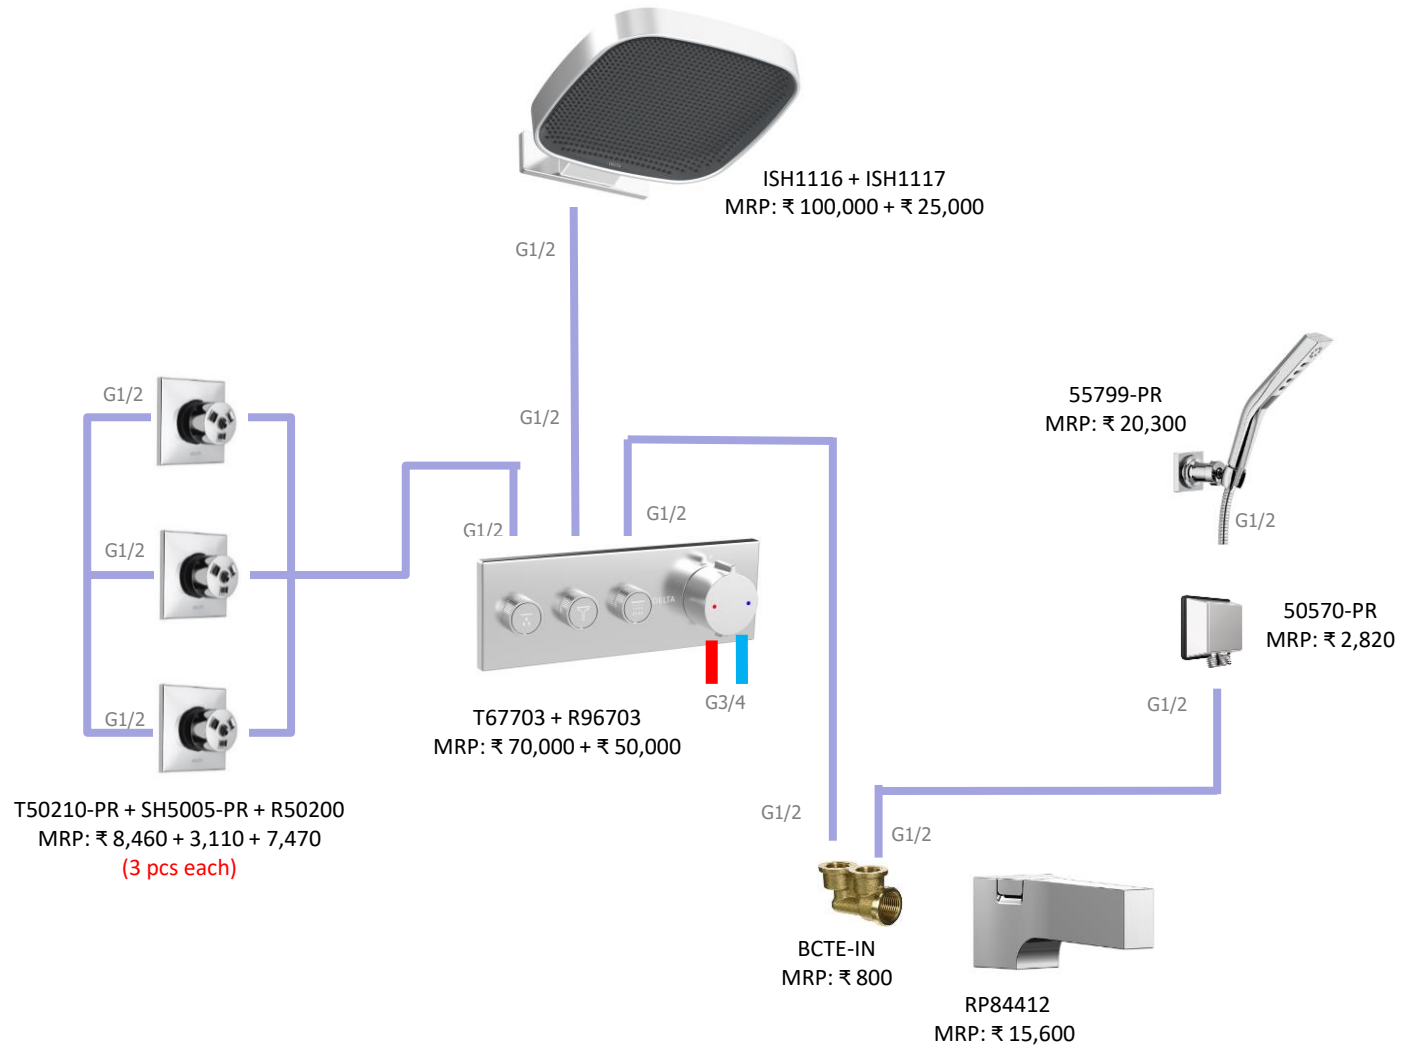

TOI20018 + TOI20217-PN
MRP: ₹ 10,300 + ₹ 10,900

IAO36005-PN
MRP: ₹ 6,120
(1 pc)

22901-I-PN
MRP: ₹ 9,190

24" Linear Floor Drain
with Custom Tile in Insert
FD002-SS
MRP: ₹ 16,700

MagnaChoice® Bud + 12" UltraSoak in BL Finish

Total MRP :
Rs 418,180

T574LF-BLWL + R3510-WL
MRP: ₹ 45,700 + ₹ 10,300

TOI20018 + TOI20217-BL
MRP: ₹ 10,300 + ₹ 10,900

IAO36005-BL
MRP: ₹ 6,120

22901-I-BL
MRP: ₹ 9,190

(1 pc)

24" Linear Floor Drain
with Custom Tile in Insert
FD002-SS
MRP: ₹ 16,700

MagnaChoice® Bud + MagnaDrizzle in PC Finish

**Total MRP :
Rs 421,620**

T574LF-WL + R3510-WL
MRP: ₹ 35,200 + ₹ 10,300

TOI20018 + TOI20117
MRP: ₹ 10,300 + ₹ 3,110

IAO36005
MRP: ₹ 1,720
(1 pc)

22901-I
MRP: ₹ 2,650