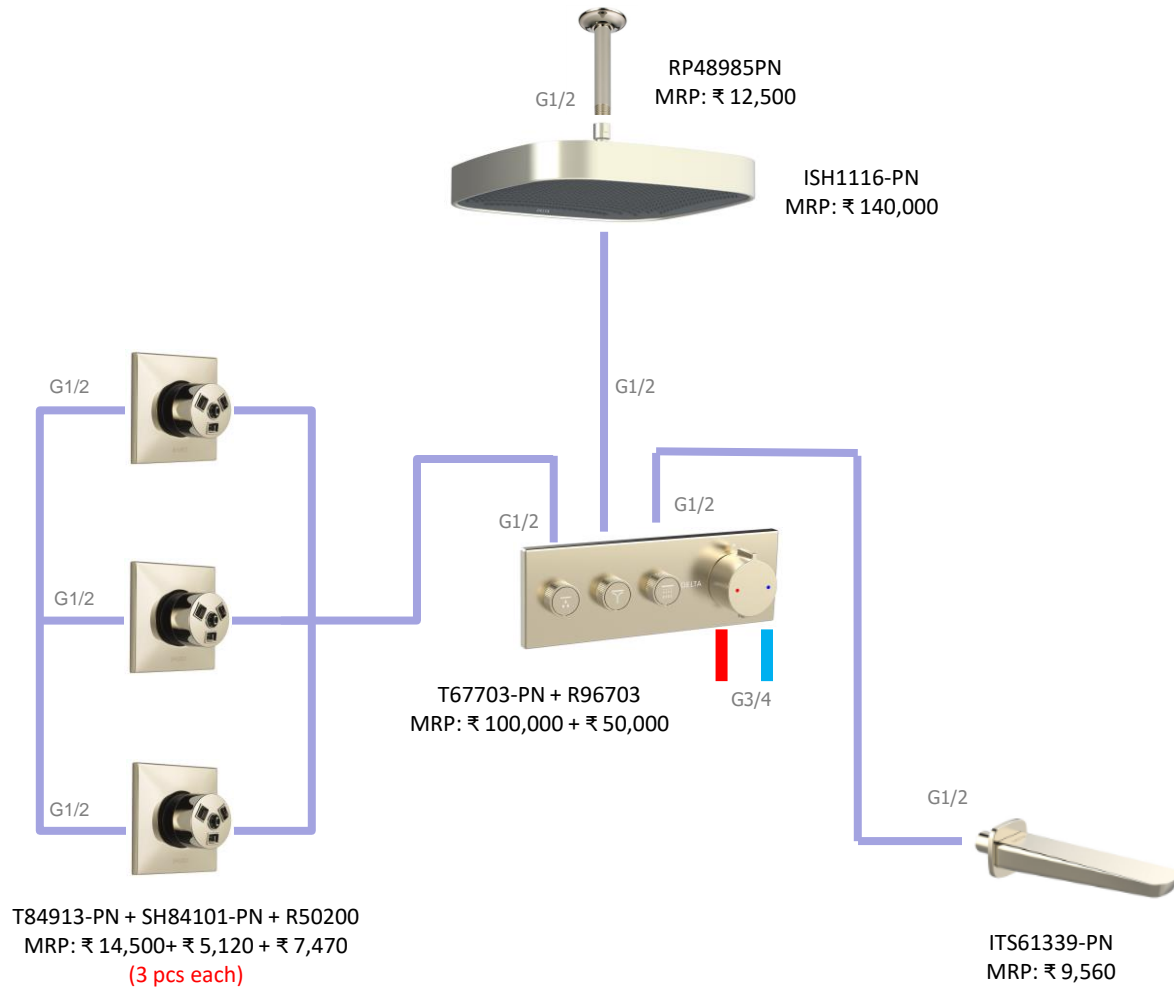

15" Showerhead + WM Shower
Arm
ISH1116-PN + ISH1117-PN
MRP : Rs 177,000

15" Showerhead + WM Shower
Arm
ISH1116-CZ + ISH1117-CZ
MRP : Rs 177,000

AceTech Mumbai Images

Bathroom Concepts

MagnaChoice® Bud + MagnaDrizzle in CZ Finish

Total MRP :
Rs 595,400

T574LF-CZWL + R3510-WL
MRP: ₹ 52,700 + ₹ 10,300

TOI20018 + TOI20217-CZ
MRP: ₹ 10,300 + ₹ 10,900

IAO36005-CZ
MRP: ₹ 6,120
(1 pc)

22901-I-CZ
MRP: ₹ 9,190

24" Linear Floor Drain
with Custom Tile in Insert
FD002-SS
MRP: ₹ 16,700

MagnaChoice® Bud + MagnaDrizzle in CZ Finish

Total MRP :
Rs 494,390

MagnaChoice® Bud + MagnaDrizzle in PN Finish

**Total MRP :
Rs 572,450**

T574LF-PNWL + R3510-WL
MRP: ₹ 44,100 + ₹ 10,300

TOI20018 + TOI20217-PN
MRP: ₹ 10,300 + ₹ 10,900

IAO36005-PN
MRP: ₹ 6,120
(1 pc)

22901-I-PN
MRP: ₹ 9,190

24" Linear Floor Drain
with Custom Tile in Insert
FD002-SS
MRP: ₹ 16,700

MagnaChoice® Bud + MagnaDrizzle in PN Finish

**Total MRP :
Rs 479,840**

T31339-PNWL + R85400-PNWL
MRP: ₹ 20,400 + ₹ 12,900