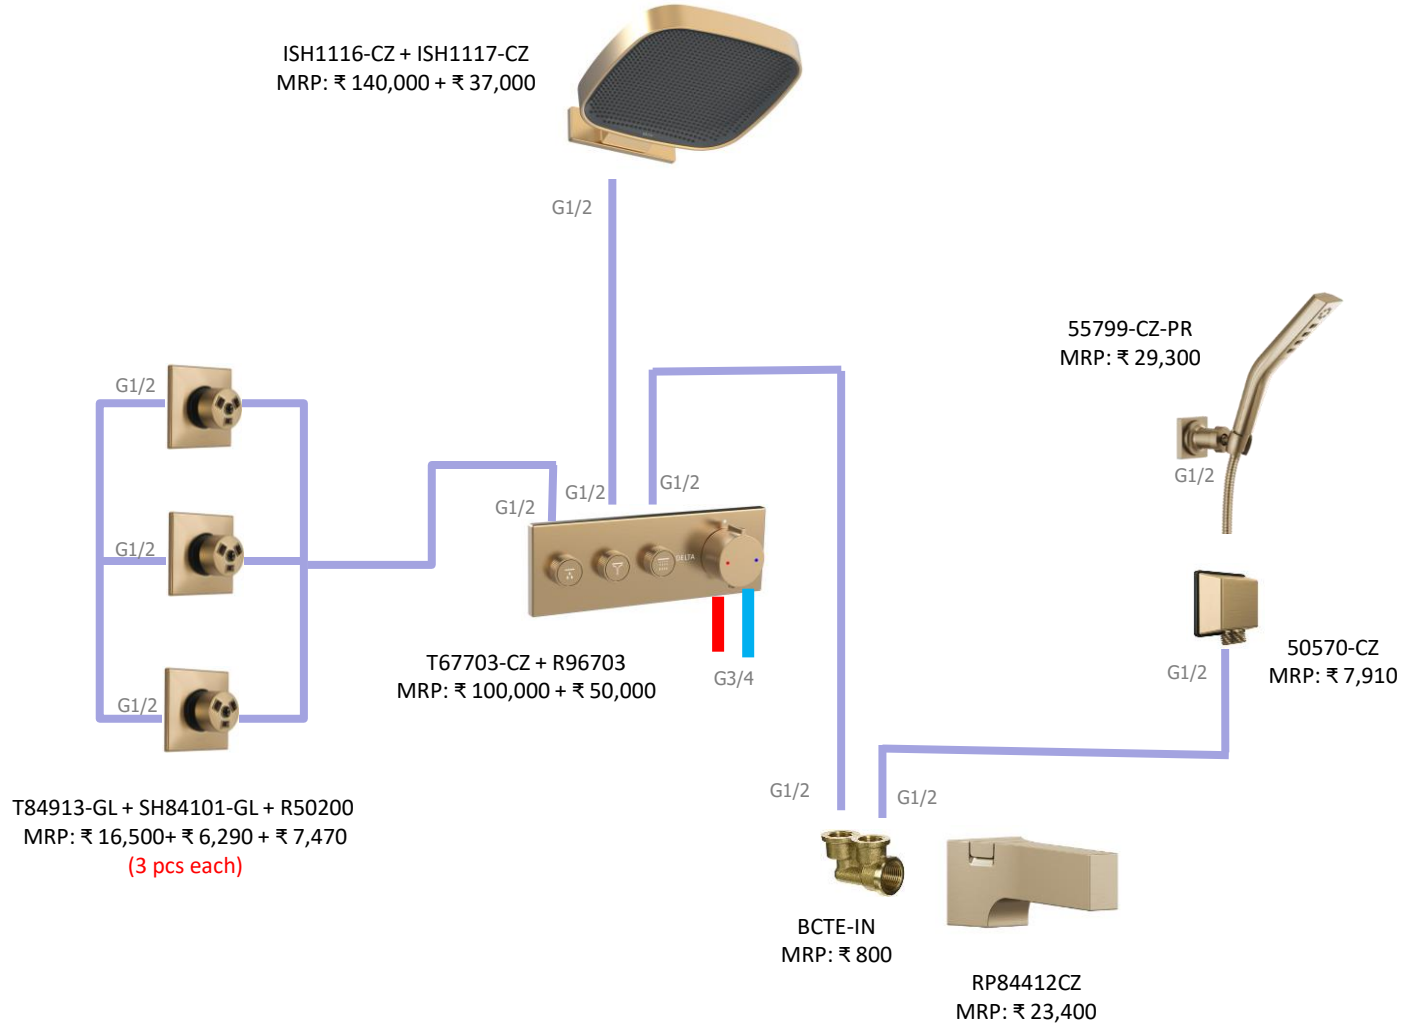

MagnaDrizzle Options

15" Showerhead Only
ISH1116
MRP : Rs 100,000

15" Showerhead Only
ISH1116-PN
MRP : Rs 140,000

15" Showerhead Only
ISH1116-CZ
MRP : Rs 140,000

15" Showerhead + WM Shower
Arm
ISH1116 + ISH1117
MRP : Rs 125,000

15" Showerhead + WM Shower
Arm
ISH1116-PN + ISH1117-PN
MRP : Rs 177,000

15" Showerhead + WM Shower
Arm
ISH1116-CZ + ISH1117-CZ
MRP : Rs 177,000

AceTech Mumbai Images

Bathroom Concepts

MagnaChoice® Bud + MagnaDrizzle in CZ Finish

Total MRP :
Rs 595,400

T574LF-CZWL + R3510-WL
MRP: ₹ 52,700 + ₹ 10,300

TOI20018 + TOI20217-CZ
MRP: ₹ 10,300 + ₹ 10,900

IAO36005-CZ
MRP: ₹ 6,120
(1 pc)

22901-I-CZ
MRP: ₹ 9,190

24" Linear Floor Drain
with Custom Tile in Insert
FD002-SS
MRP: ₹ 16,700