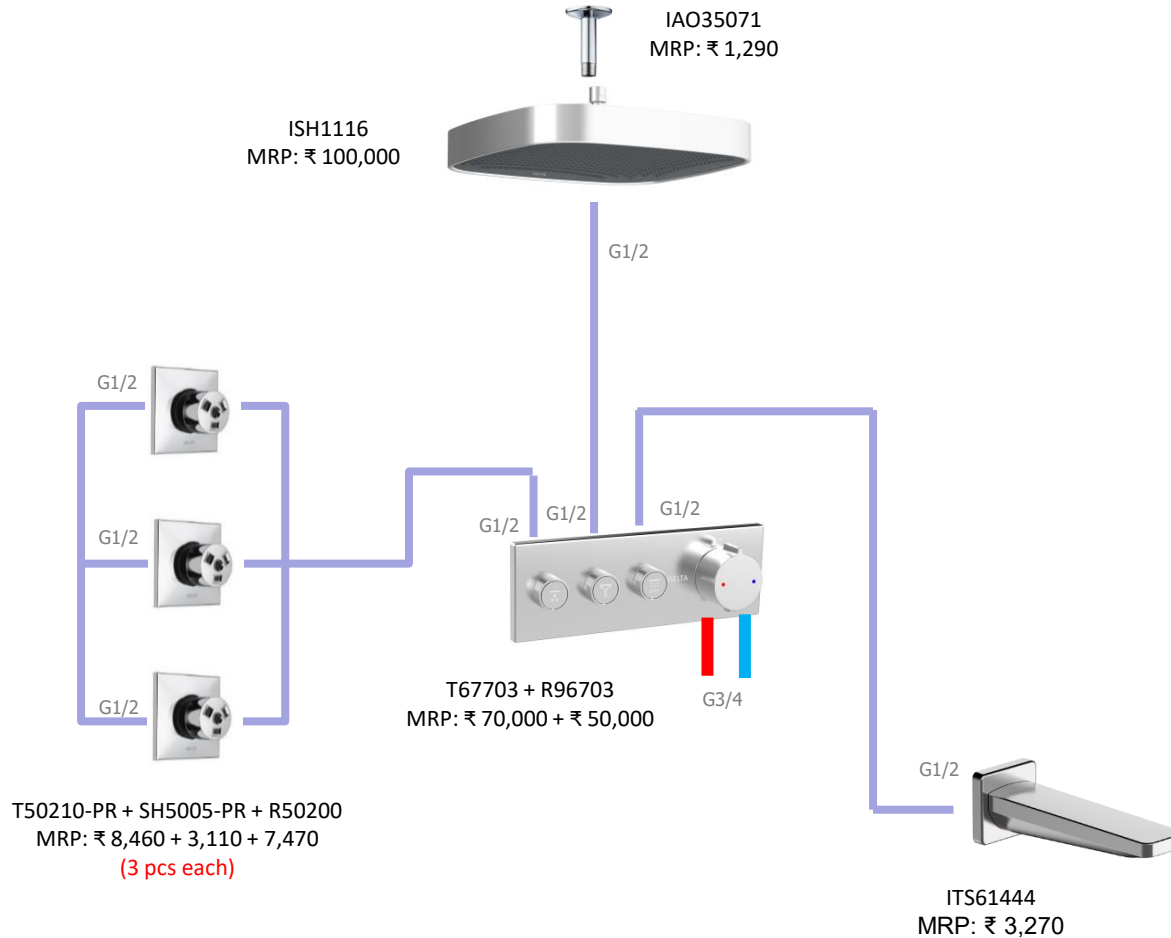

Total MRP :
Rs 418,180

T574LF-BLWL + R3510-WL
MRP: ₹ 45,700 + ₹ 10,300

TOI20018 + TOI20217-BL
MRP: ₹ 10,300 + ₹ 10,900

IAO36005-BL
MRP: ₹ 6,120

22901-I-BL
MRP: ₹ 9,190

(1 pc)

24" Linear Floor Drain
with Custom Tile in Insert
FD002-SS
MRP: ₹ 16,700

MagnaChoice® Bud + MagnaDrizzle in PC Finish

**Total MRP :
Rs 421,620**

T574LF-WL + R3510-WL
MRP: ₹ 35,200 + ₹ 10,300

TOI20018 + TOI20117
MRP: ₹ 10,300 + ₹ 3,110

IAO36005
MRP: ₹ 1,720
(1 pc)

22901-I
MRP: ₹ 2,650

24" Linear Floor Drain
with Custom Tile in Insert
FD002-SS
MRP: ₹ 16,700

MagnaChoice® Bud + MagnaDrizzle in PC Finish

Total MRP :
Rs 335,610

T31444-WL + R85400-WL
MRP: ₹ 9,890 + ₹ 9,560

TOI20018 + TOI20117
MRP: ₹ 10,300 + ₹ 3,110