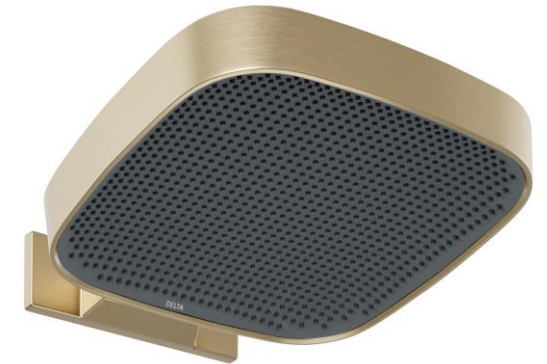

MagnaDrizzle

Softly wrap yourself in serenity

Collection	MagnaDrizzle 15" Showerhead	MagnaDrizzle 15" Showerhead	MagnaDrizzle 15" Showerhead
SKU Code	ISH1116	ISH1116-PN	ISH1116-CZ
Finishes	Polished Chrome	Polished Nickel	Champagne Bronze
Image			
MRP	100,000	140,000	140,000

Collection	MagnaDrizzle WM Shower Arm	MagnaDrizzle WM Shower Arm	MagnaDrizzle WM Shower Arm
SKU Code	ISH1117	ISH1117-PN	ISH1117-CZ
Finishes	Polished Chrome	Polished Nickel	Champagne Bronze
MRP	25,000	37,000	37,000

MagnaDrizzle Options

15" Showerhead Only
ISH1116
MRP : Rs 100,000

15" Showerhead Only
ISH1116-PN
MRP : Rs 140,000

15" Showerhead Only
ISH1116-CZ
MRP : Rs 140,000

15" Showerhead + WM Shower
Arm
ISH1116 + ISH1117
MRP : Rs 125,000

15" Showerhead + WM Shower
Arm
ISH1116-PN + ISH1117-PN
MRP : Rs 177,000

15" Showerhead + WM Shower
Arm
ISH1116-CZ + ISH1117-CZ
MRP : Rs 177,000

AceTech Mumbai Images

Bathroom Concepts

MagnaChoice® Bud + MagnaDrizzle in CZ Finish