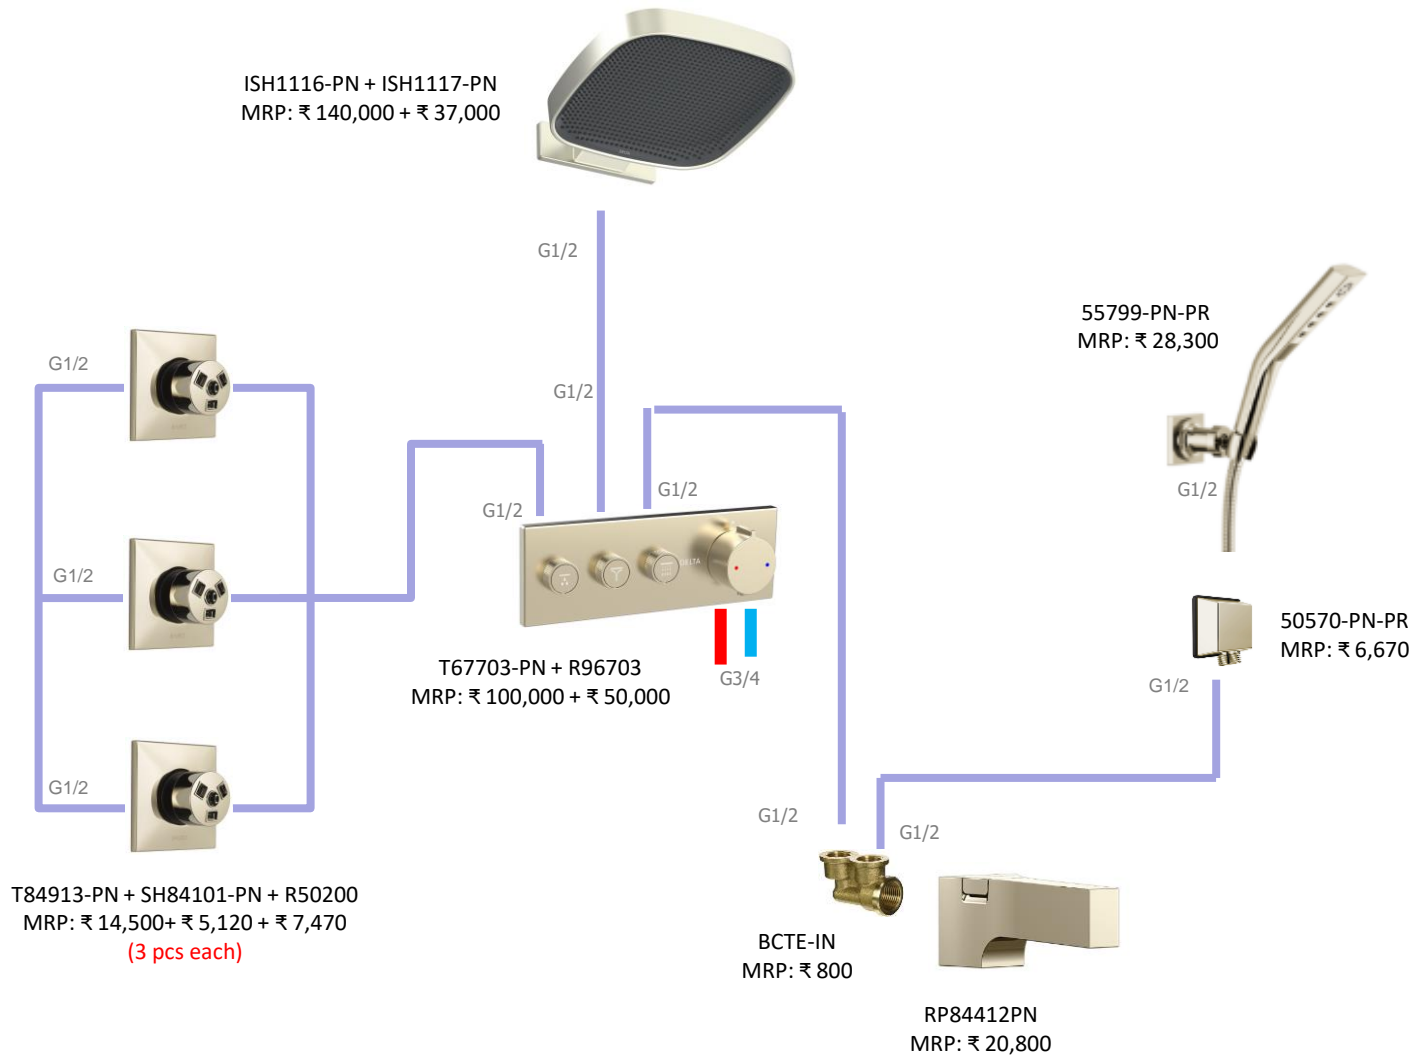

15" Showerhead + WM Shower
Arm
ISH1116-PN + ISH1117-PN
MRP : Rs 177,000

15" Showerhead + WM Shower
Arm
ISH1116-CZ + ISH1117-CZ
MRP : Rs 177,000

AceTech Mumbai Images

Bathroom Concepts

MagnaChoice® Bud + MagnaDrizzle in CZ Finish

Total MRP :
Rs 595,400

T574LF-CZWL + R3510-WL
MRP: ₹ 52,700 + ₹ 10,300

TOI20018 + TOI20217-CZ
MRP: ₹ 10,300 + ₹ 10,900

IAO36005-CZ
MRP: ₹ 6,120
(1 pc)

22901-I-CZ
MRP: ₹ 9,190

24" Linear Floor Drain
with Custom Tile in Insert
FD002-SS
MRP: ₹ 16,700

MagnaChoice® Bud + MagnaDrizzle in CZ Finish

Total MRP :
Rs 494,390

MagnaChoice® Bud + MagnaDrizzle in PN Finish

**Total MRP :
Rs 572,450**

T574LF-PNWL + R3510-WL
MRP: ₹ 44,100 + ₹ 10,300

TOI20018 + TOI20217-PN
MRP: ₹ 10,300 + ₹ 10,900