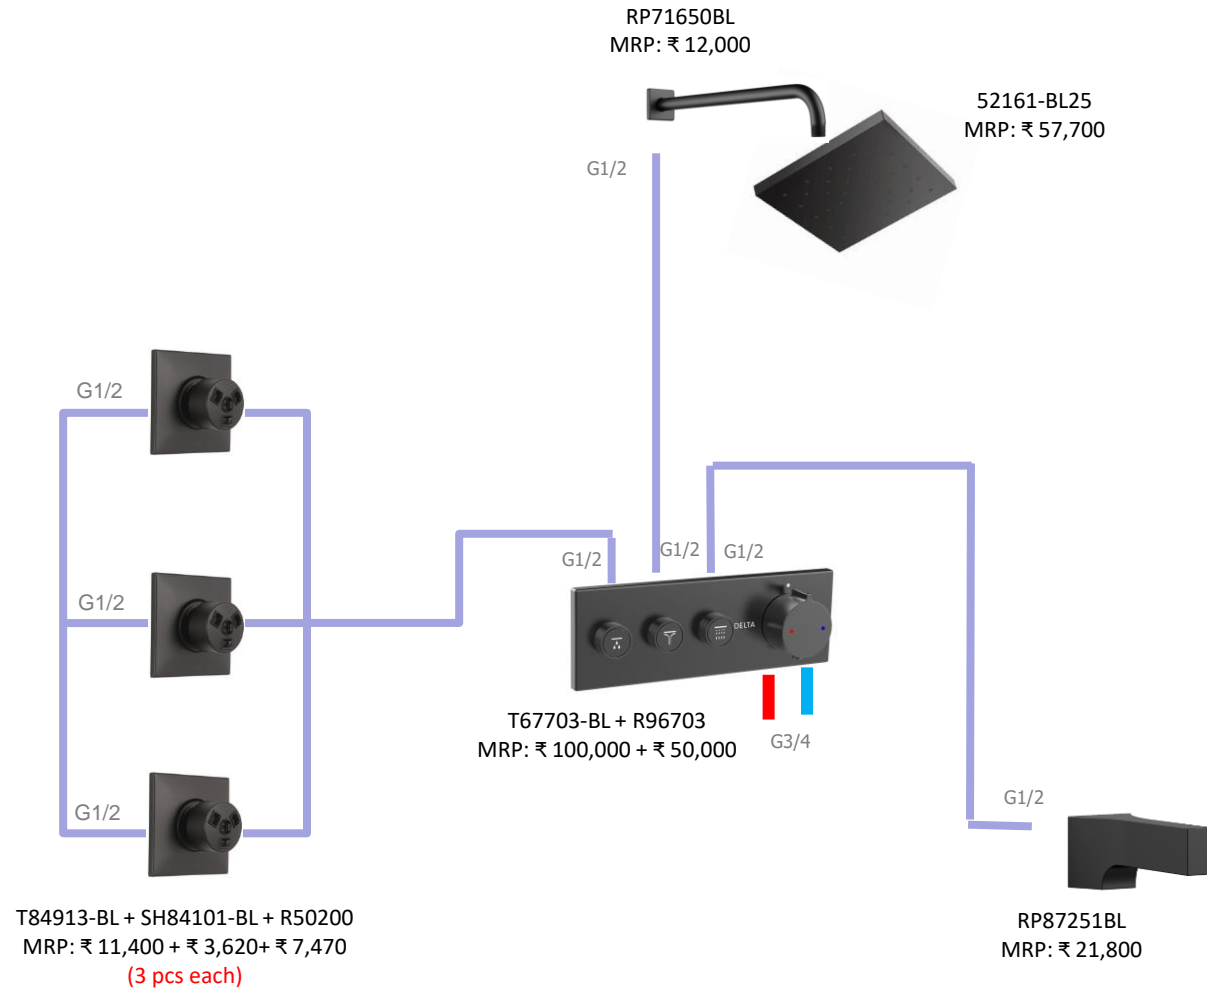

TOI20018 + TOI20217-PN
MRP: ₹ 10,300 + ₹ 10,900

IAO36005-PN
MRP: ₹ 6,120
(1 pc)

22901-I-PN
MRP: ₹ 9,190

24" Linear Floor Drain
with Custom Tile in Insert
FD002-SS
MRP: ₹ 16,700

MagnaChoice® Bud + 12" UltraSoak in BL Finish

Total MRP :
Rs 418,180

T574LF-BLWL + R3510-WL
MRP: ₹ 45,700 + ₹ 10,300

TOI20018 + TOI20217-BL
MRP: ₹ 10,300 + ₹ 10,900

IAO36005-BL
MRP: ₹ 6,120

22901-I-BL
MRP: ₹ 9,190

(1 pc)

24" Linear Floor Drain
with Custom Tile in Insert
FD002-SS
MRP: ₹ 16,700