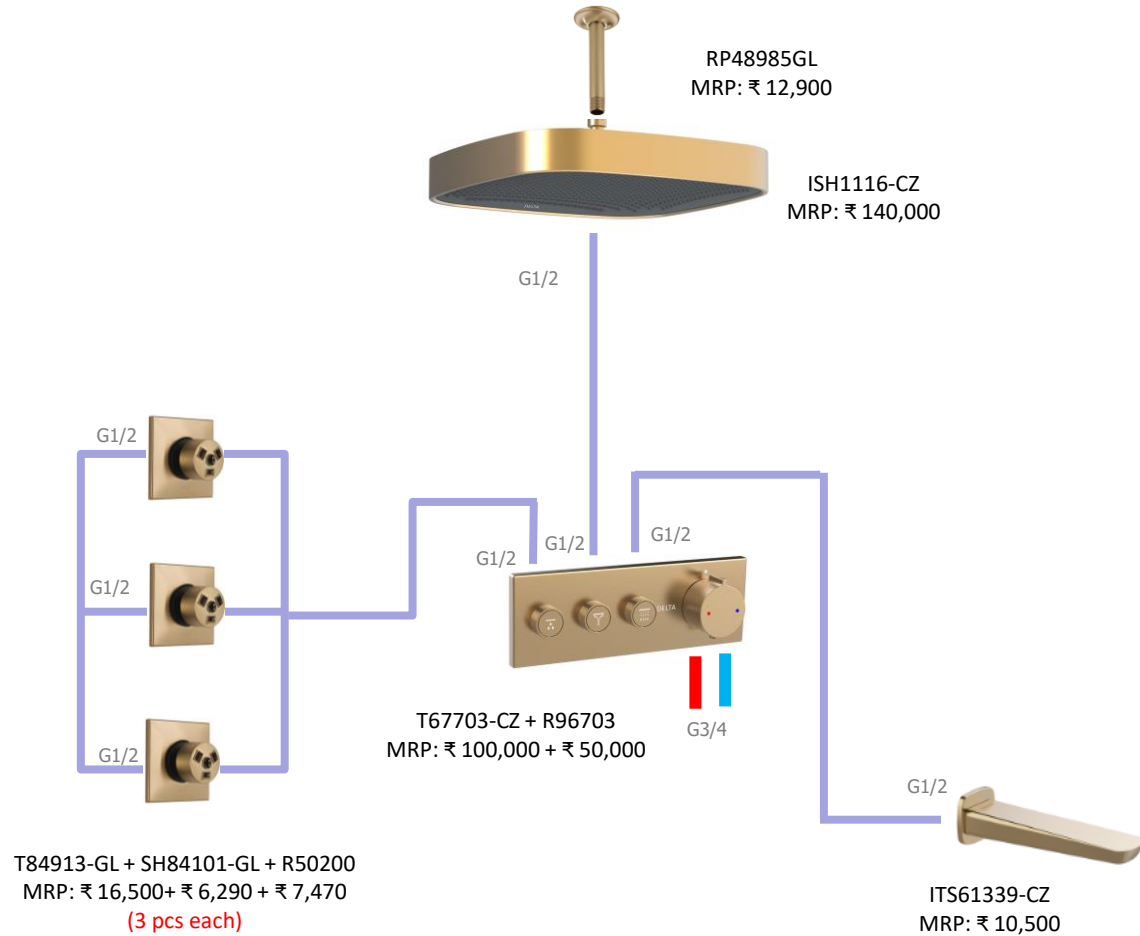

15" Showerhead + WM Shower
Arm
ISH1116-PN + ISH1117-PN
MRP : Rs 177,000

15" Showerhead + WM Shower
Arm
ISH1116-CZ + ISH1117-CZ
MRP : Rs 177,000

AceTech Mumbai Images

Bathroom Concepts

MagnaChoice® Bud + MagnaDrizzle in CZ Finish

Total MRP :
Rs 595,400

T574LF-CZWL + R3510-WL
MRP: ₹ 52,700 + ₹ 10,300

TOI20018 + TOI20217-CZ
MRP: ₹ 10,300 + ₹ 10,900

IAO36005-CZ
MRP: ₹ 6,120
(1 pc)

22901-I-CZ
MRP: ₹ 9,190

24" Linear Floor Drain
with Custom Tile in Insert
FD002-SS
MRP: ₹ 16,700

MagnaChoice® Bud + MagnaDrizzle in CZ Finish

Total MRP :
Rs 494,390

MagnaChoice® Bud + MagnaDrizzle in PN Finish

**Total MRP :
Rs 572,450**

T574LF-PNWL + R3510-WL
MRP: ₹ 44,100 + ₹ 10,300

TOI20018 + TOI20217-PN
MRP: ₹ 10,300 + ₹ 10,900

IAO36005-PN
MRP: ₹ 6,120
(1 pc)

22901-I-PN
MRP: ₹ 9,190

24" Linear Floor Drain
with Custom Tile in Insert
FD002-SS
MRP: ₹ 16,700

MagnaChoice® Bud + MagnaDrizzle in PN Finish

**Total MRP :
Rs 479,840**

T31339-PNWL + R85400-PNWL
MRP: ₹ 20,400 + ₹ 12,900